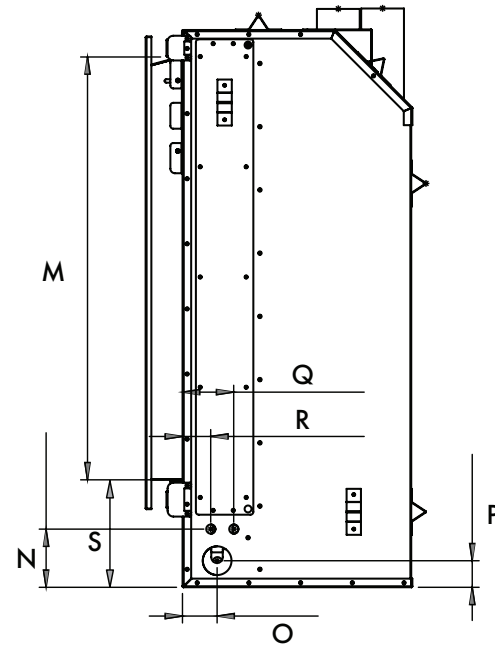

POWERFUL ROOM COVERAGE

Heats up to 95m² of room with 6.6kW output to keep those winter chills away.

APP CONTROL

Real Flame app lets you control the fireplace remotely. App available in android and iOS devices.

REMOTE CONTROL

Convenience of operation with a touch of a button.

UNIT DIMENSIONS

A	B	C	D	E	F	G	H	I	J	K	L	M	N	O	P	Q	R	S
153	76	626	475	74.5	452	472	1103	887	714	995	1007	731	101	60	46	90	50	166

G¹- Dimension are subject to plaster thickness