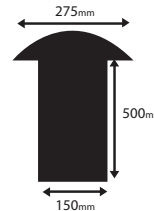

Oven Dimensions

External Dimensions

Width (left to right)	930mm
Length (front to back)	1050mm
Height	580mm
Flue Base Width	340mm
Front Height	475mm
Outer Arch Width	400mm
Outer Arch Height	220mm

Internal Dimensions

Width (left to right)	700mm
Length (front to back)	930mm
Height	320mm
Inner Arch Width	335mm
Inner Arch Height	200mm

Internal Cooking Area

Width (left to right)	700mm
Length (front to back)	670mm

Flue Details

Flue Height	500mm
Diameter	150mm
Cap Diameter	275mm
Cap Height	80mm

Box Dimensions

Width	1170mm
Length	1120mm
Height	820mm
Boxed Weight	340kg

Oven Weight
315kg

**All measurements may vary slightly.

Optional Extras

Note: this stand and granite bench are not included in the oven price.

Stand (suitable for JA60 & JA70 ovens)

Length	1000mm
Width	870mm
Height	910mm
Top Length	530mm
Top Width	495mm
Tray	950mm x 685mm
Weight	34kg