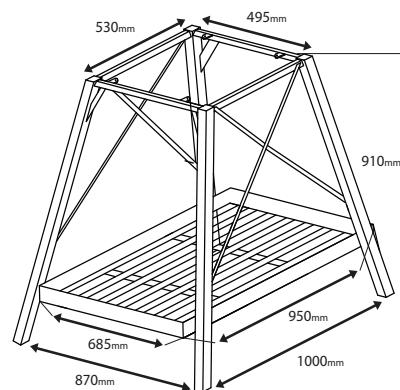

Oven Dimensions

External Dimensions

Width (left to right)	930mm
Length (front to back)	1050mm
Height	580mm
Flue Base Width	340mm
Front Height	475mm
Outer Arch Width	400mm
Outer Arch Height	220mm

Internal Dimensions

Width (left to right)	700mm
Length (front to back)	930mm
Height	320mm
Inner Arch Width	335mm
Inner Arch Height	200mm

Internal Cooking Area

Width (left to right)	700mm
Length (front to back)	670mm

Flue Details

Flue Height	500mm
Diameter	150mm
Cap Diameter	275mm
Cap Height	80mm

Box Dimensions

Width	1170mm
Length	1120mm
Height	820mm
Boxed Weight	340kg

Oven Weight
315kg

**All measurements may vary slightly.

Optional Extras

Note: this stand and granite bench are not included in the oven price.

Stand (suitable for JA60 & JA70 ovens)

Length	1000mm
Width	870mm
Height	910mm
Top Length	530mm
Top Width	495mm
Tray	950mm x 685mm
Weight	34kg