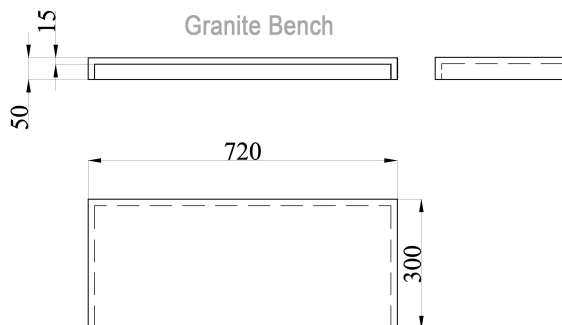

Oven Dimensions

External Dimensions

Width (left to right)	930mm
Length (front to back)	1050mm
Height	580mm
Flue Base Width	340mm
Front Height	475mm
Outer Arch Width	400mm
Outer Arch Height	220mm

Internal Dimensions

Width (left to right)	700mm
Length (front to back)	930mm
Height	320mm
Inner Arch Width	335mm
Inner Arch Height	200mm

Internal Cooking Area

Width (left to right)	700mm
Length (front to back)	670mm

Flue Details

Flue Height	500mm
Diameter	150mm
Cap Diameter	275mm
Cap Height	80mm

Box Dimensions

Width	1170mm
Length	1120mm
Height	820mm
Boxed Weight	340kg

Oven Weight
315kg

**All measurements may vary slightly.

Optional Extras

Note: this stand and granite bench are not included in the oven price.

Stand (suitable for JA60 & JA70 ovens)

Length	1000mm
Width	870mm
Height	910mm
Top Length	530mm
Top Width	495mm
Tray	950mm x 685mm
Weight	34kg