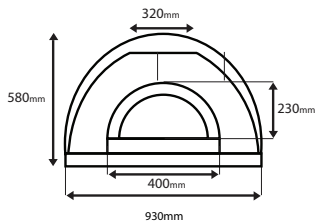

Oven Dimensions

External Dimensions

Width (left to right)	930mm
Length (front to back)	1050mm
Height	580mm
Flue Base Width	340mm
Front Height	475mm
Outer Arch Width	400mm
Outer Arch Height	220mm

Internal Dimensions

Width (left to right)	700mm
Length (front to back)	930mm
Height	320mm
Inner Arch Width	335mm
Inner Arch Height	200mm

Internal Cooking Area

Width (left to right)	700mm
Length (front to back)	670mm

Flue Details

Flue Height	500mm
Diameter	150mm
Cap Diameter	275mm
Cap Height	80mm

Box Dimensions

Width	1170mm
Length	1120mm
Height	820mm
Boxed Weight	340kg

Oven Weight
315kg

**All measurements may vary slightly.

Optional Extras

Note: this stand and granite bench are not included in the oven price.

Stand (suitable for JA60 & JA70 ovens)

Length	1000mm
Width	870mm
Height	910mm
Top Length	530mm
Top Width	495mm
Tray	950mm x 685mm
Weight	34kg