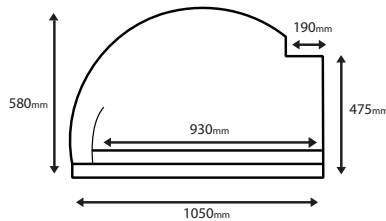

Oven Dimensions

External Dimensions

Width (left to right)	930mm
Length (front to back)	1050mm
Height	580mm
Flue Base Width	340mm
Front Height	475mm
Outer Arch Width	400mm
Outer Arch Height	220mm

Internal Dimensions

Width (left to right)	700mm
Length (front to back)	930mm
Height	320mm
Inner Arch Width	335mm
Inner Arch Height	200mm

Internal Cooking Area

Width (left to right)	700mm
Length (front to back)	670mm

Flue Details

Flue Height	500mm
Diameter	150mm
Cap Diameter	275mm
Cap Height	80mm

Box Dimensions

Width	1170mm
Length	1120mm
Height	820mm
Boxed Weight	340kg

Oven Weight
315kg

**All measurements may vary slightly.

Optional Extras

Note: this stand and granite bench are not included in the oven price.

Stand (suitable for JA60 & JA70 ovens)

Length	1000mm
Width	870mm
Height	910mm
Top Length	530mm
Top Width	495mm
Tray	950mm x 685mm
Weight	34kg