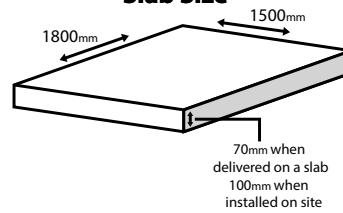

Oven Dimensions

Delivery Quote

Box Dimensions

External dimensions of oven

Length (front to back)	1800mm
Width (left to right)	1500mm
Oven height (excluding flue)	800mm
Weight (preassembled)	1500kg
Weight (DIY)	750kg

For delivery quote go online

jalandopizzaovens.com.au/quotation-on-delivery
or call on 0418 339 881 - 0438 783 533
Monday - Friday 8am to 6pm

DIY Kit

(L)	1570mm
(W)	1070mm
(H)	1030mm

Internal dimensions of oven

Length (front to back)	1570mm
Width (left to right)	1200mm

Flue details

Flue height	1000mm
Flue diameter	150mm

Slab Size

Oven Diagram (Front)

Width	1500mm
Height	800mm
Arch width	840mm
Arch height	345mm

Oven Diagram (Side)

Length	1800mm
Height	800mm
Internal length	1570mm