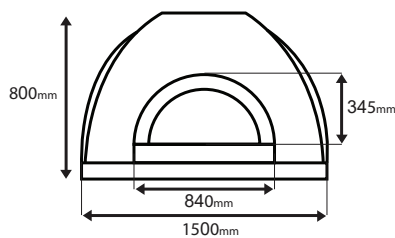

Oven Dimensions

Delivery Quote

Box Dimensions

External dimensions of oven

Length (front to back)	1800mm
Width (left to right)	1500mm
Oven height (excluding flue)	800mm
Weight (preassembled)	1500kg
Weight (DIY)	750kg

For delivery quote go online

jalandopizzaovens.com.au/quotation-on-delivery
or call on 0418 339 881 - 0438 783 533
Monday - Friday 8am to 6pm

DIY Kit

(L)	1570mm
(W)	1070mm
(H)	1030mm

Internal dimensions of oven

Length (front to back)	1570mm
Width (left to right)	1200mm

Flue details

Flue height	1000mm
Flue diameter	150mm

Slab Size

Oven Diagram (Front)

Width	1500mm
Height	800mm
Arch width	840mm
Arch height	345mm

Oven Diagram (Side)

Length	1800mm
Height	800mm
Internal length	1570mm