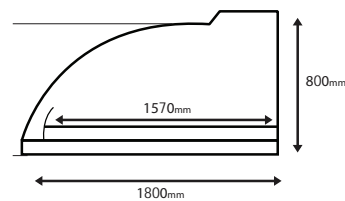

Oven Dimensions

Delivery Quote

Box Dimensions

External dimensions of oven

Length (front to back)	1800mm
Width (left to right)	1500mm
Oven height (excluding flue)	800mm
Weight (preassembled)	1500kg
Weight (DIY)	750kg

For delivery quote go online

jalandopizzaovens.com.au/quotation-on-delivery
or call on 0418 339 881 - 0438 783 533
Monday - Friday 8am to 6pm

DIY Kit

(L)	1570mm
(W)	1070mm
(H)	1030mm

Internal dimensions of oven

Length (front to back)	1570mm
Width (left to right)	1200mm

Flue details

Flue height	1000mm
Flue diameter	150mm

Slab Size

Oven Diagram (Front)

Width	1500mm
Height	800mm
Arch width	840mm
Arch height	345mm

Oven Diagram (Side)

Length	1800mm
Height	800mm
Internal length	1570mm