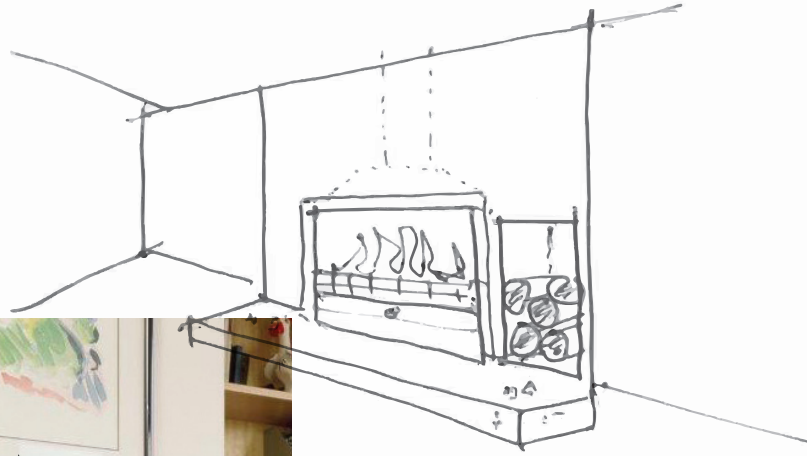

A professional resource and buyers guide

Ligna

LIGNA

700 | 800 | 900

ENGINEERED TO WORK BRILLIANTLY

The Ligna series of open fronted wood fire inserts are a stunning addition to any environment. Apart from being economical to install, the Ligna series produces brilliant radiant and convection heat much more efficiently than a conventional masonry fireplace. Its unique heat exchange design traps hot air which would otherwise be lost up the chimney and circulates it through natural convection into the room so the heat is kept inside the room where you want it.