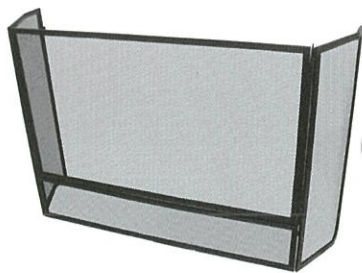

Light Grey

Gloss Black Composite Stone

Log holders & storage

Wood Ring with Ashpan
Available in 61cm or 100cm diameter

2 tier log holder with 4 piece tool set
55H x 73W x 45D cm

Outdoor Log rack
1.2W x 1.2H m Covers available separately

Outdoor Log rack + extension
2.4W x 1.2H m Covers available separately

Firewood storage bin
55W x 60H cm

Wood Heating Accessories

Ensure your little ones and pets stay safe with our range of child guards for your heater. Available in an array of designs and sizes, our child guards feature a hinged gate for easy access to the wood heater.

Maxiheat Insert Child Guard
Large 125W x 30D x 80H cm
Available in mesh

Maxiheat Corner Child Guard
Standard 79W x 75D x 80H cm
Available in bars or mesh

Maxiheat Freestanding Child Guard
Standard 110W x 110D x 80H cm
Large 125W x 125D x 80H cm
Available in bars or mesh