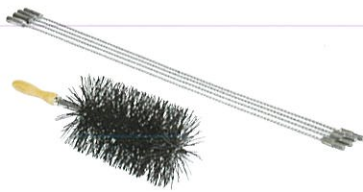

Light Grey

Gloss Black Composite Stone

Log holders & storage

Wood Ring with Ashpan
Available in 61cm or 100cm diameter

2 tier log holder with 4 piece tool set
55H x 73W x 45D cm

Outdoor Log rack
1.2W x 1.2H m Covers available separately

Outdoor Log rack + extension
2.4W x 1.2H m Covers available separately

Firewood storage bin
55W x 60H cm

Wood Heating Accessories

Ensure your little ones and pets stay safe with our range of child guards for your heater. Available in an array of designs and sizes, our child guards feature a hinged gate for easy access to the wood heater.

Maxiheat Insert Child Guard
Large 125W x 30D x 80H cm
Available in mesh

Maxiheat Corner Child Guard
Standard 79W x 75D x 80H cm
Available in bars or mesh

Maxiheat Freestanding Child Guard
Standard 110W x 110D x 80H cm
Large 125W x 125D x 80H cm
Available in bars or mesh