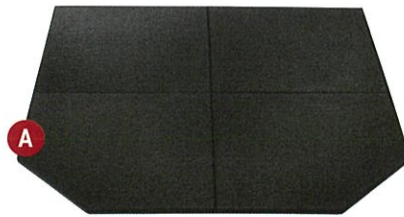

A. Tiled hearth with chamfered edge
1 x 1m | 1.2 x 1.2 x 0.02m
Available in Gloss Black or Matt Grey tile

Hearth extension
1.2 x 0.3 x 0.02m
For use with 1.2m full hearth only
Available in Gloss Black or Matt Grey tile

B. Tiled square hearth
1.2 x 1.2 x 0.04m
Available in Gloss Black or Matt Grey tile

C. Tiled insert hearth
1.2 x 0.6 x 0.056m
Available in Gloss Black or Matt Grey tile

D. Tiled corner hearth
1.2 x 1.2 x 0.02m corner fit
Available in Gloss Black or Matt Grey tile

E. Full slab hearth with chamfered edge
1.2 x 1.2 x 0.02m
Available in Light Grey or Gloss Black composite stone
Also available in a corner hearth

A, B, C, D available in:

Matt Grey

Gloss Black

E available in:

Light Grey

Gloss Black Composite Stone

Log holders & storage

Wood Ring with Ashpan
Available in 61cm or 100cm diameter

2 tier log holder with 4 piece tool set
55H x 73W x 45D cm

Outdoor Log rack
1.2W x 1.2H m Covers available separately